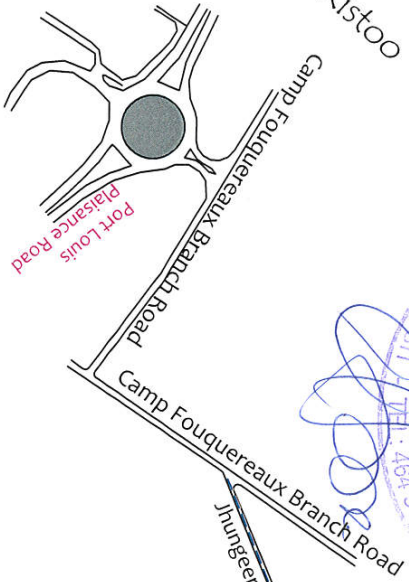

Approximate Coordinates - UTM 40S

PT No.	Easting(m)	Northing(m)
BP 1	555 485	775 6686
BP 2	555 500	775 6702
Centroid	555 484	775 6701

Site Plan
SCALE:1/250

APPLICATION FOR PIN

SITE DETAILS

Location	Camp Fouquereaux
District	Plaines Wilhems
Owner	Cheetaman Bullwion
Title Deed	TV 6332 No. 9
Extent deed	422.09m ²
Source Of Plan	Ng Tong Ng Wah (11/9/2006) RFG : IS 59/2931
Date	07/12/2022

Location Plan
SCALE:1/2500