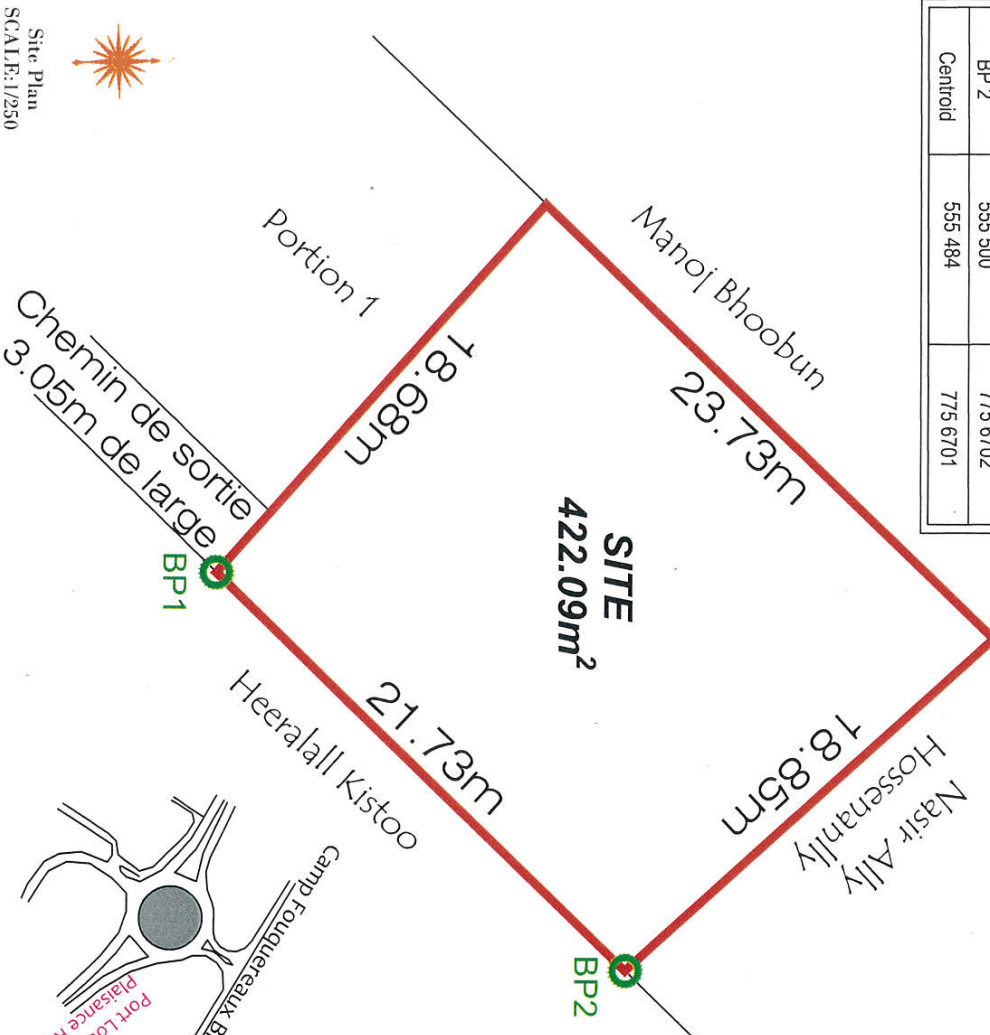

Approximate Coordinates - UTM 40S

PT No.	Easting(m)	Northing(m)
BP 1	555 485	775 6686
BP 2	555 500	775 6702
Centroid	555 484	775 6701

Site Plan
SCALE:1/250

APPLICATION FOR PIN

SITE DETAILS

Location	Camp Fouquereaux
District	Plaines Wilhems
Owner	Cheetaman Bullwion
Title Deed	TV 6332 No. 9
Extent deed	422.09m ²
Source Of Plan	Ng Tong Ng Wah (11/9/2006) RFG : IS 59/2931
Date	07/12/2022

Location Plan
SCALE:1/2500